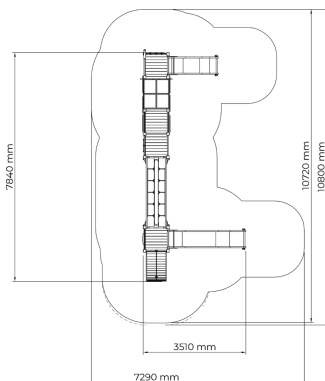

-  Balancing  
2
-  Bridges  
1
-  Climbing  
3
-  Crawling  
1
-  Meeting points  
4
-  Play panels  
5
-  Roofs  
1
-  Slides  
2
-  Towers  
3

User age	3+
Number of users	25
Product length, mm	7840
Product width, mm	3510
Product height, mm	3340
Impact area, m <sup>2</sup>	55
Falling space, m <sup>2</sup>	55
Height required, mm	3400
Max. free fall height, mm	1470
Safety info	EN 1176-1, 3 TÜV
Ropes	