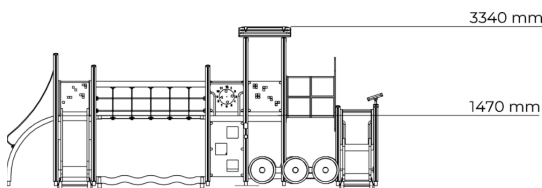

-  Balancing  
2
-  Bridges  
1
-  Climbing  
3
-  Crawling  
1
-  Meeting points  
4
-  Play panels  
5
-  Roofs  
1
-  Slides  
2
-  Towers  
3

User age	3+
Number of users	25
Product length, mm	7840
Product width, mm	3510
Product height, mm	3340
Impact area, m <sup>2</sup>	55
Falling space, m <sup>2</sup>	55
Height required, mm	3400
Max. free fall height, mm	1470
Safety info	EN 1176-1, 3 TÜV
Ropes	