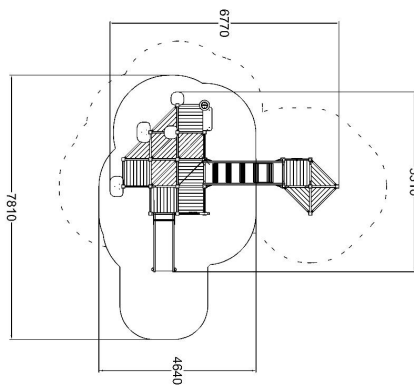

Balancing  
1

Bridges  
1

Climbing  
3

Meeting points  
16

Play panels  
8

Slides  
1

Number of users	7808
Product length, mm	6770
Product width, mm	5310
Product height, mm	3140
Impact area, m <sup>2</sup>	30
Falling space, m <sup>2</sup>	51.1
Height required, mm	7005
Max. free fall height, mm	1170
Safety info	EN 1176-1, 3 TÜV
Foundation options	deep_mounting surface_mounting
Wood	
Walls and HPL	