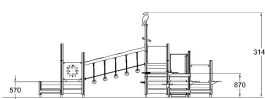

Balancing  
1

Bridges  
1

Climbing  
3

Meeting points  
16

Play panels  
8

Slides  
1

Number of users	7808
Product length, mm	6770
Product width, mm	5310
Product height, mm	3140
Impact area, m <sup>2</sup>	30
Falling space, m <sup>2</sup>	51.1
Height required, mm	7005
Max. free fall height, mm	1170
Safety info	EN 1176-1, 3 TÜV
Foundation options	deep_mounting surface_mounting
Wood	
Walls and HPL	