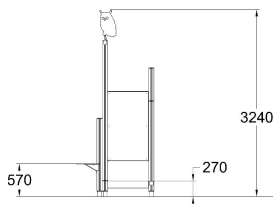

# OUTDOOR CLASSROOM T1

Product length, mm	1340
Product width, mm	1140
Product height, mm	3240
Falling space, m <sup>2</sup>	13.1
Max. free fall height, mm	570
Safety info	EN 1176-1 TÜV
Foundation options	deep_mounting surface_mounting
Wood	
Walls and HPL	