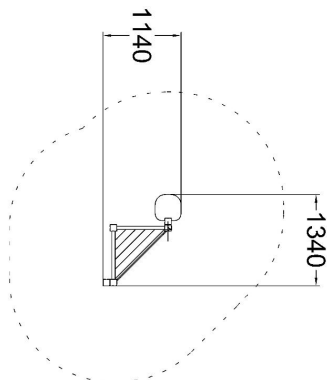

# OUTDOOR CLASSROOM T1

Product length, mm	1340
Product width, mm	1140
Product height, mm	3240
Falling space, m <sup>2</sup>	13.1
Max. free fall height, mm	570
Safety info	EN 1176-1 TÜV
Foundation options	deep_mounting surface_mounting
Wood	
Walls and HPL	