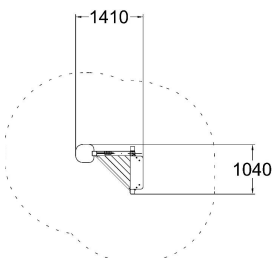

Meeting points
2

Play panels
1

Product length, mm	1410
Product width, mm	1040
Product height, mm	3020
Impact area, m ²	1
Falling space, m ²	13.8
Max. free fall height, mm	560
Safety info	EN 1176-1 TÜV
Foundation options	deep_mounting surface_mounting
Wood	
Walls and HPL	