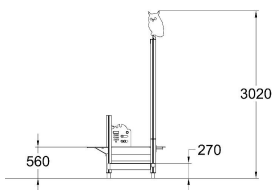

Meeting points
2

Play panels
1

Product length, mm	1410
Product width, mm	1040
Product height, mm	3020
Impact area, m ²	1
Falling space, m ²	13.8
Max. free fall height, mm	560
Safety info	EN 1176-1 TÜV
Foundation options	deep_mounting surface_mounting
Wood	
Walls and HPL	