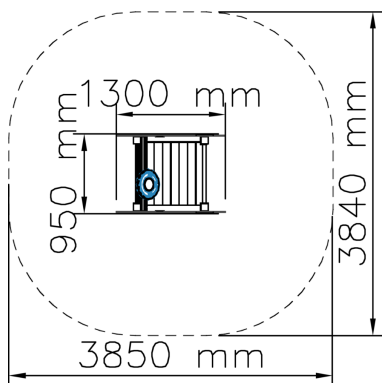

# LITTLE FIRE TRUCK

Number of users	2
Impact area, m <sup>2</sup>	1
Max. free fall height, mm	270
Safety info	EN 1176-1 TÜV