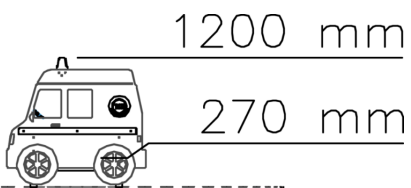

# LITTLE FIRE TRUCK

Number of users	2
Impact area, m <sup>2</sup>	1
Max. free fall height, mm	270
Safety info	EN 1176-1 TÜV