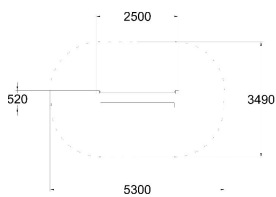

Q18947

BALANCE WALK

Number of users	1
Product length, mm	2500
Product width, mm	520
Product height, mm	1360
Impact area, m ²	14
Max. free fall height, mm	370
Safety info	EN 1176-1 TÜV
Installation time (for 1), h	2