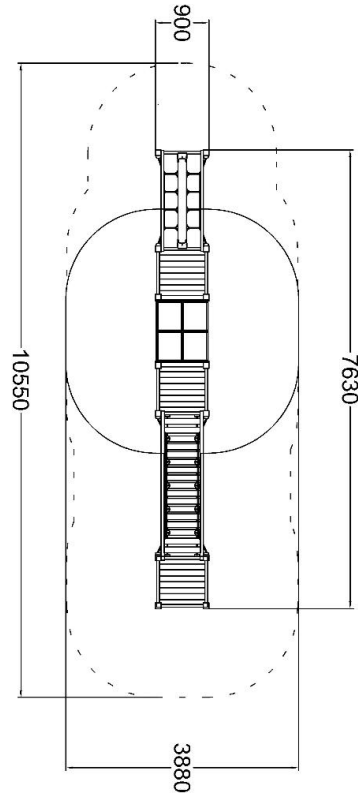

# BALANCE TRACK

User age	1+
Number of users	10
Product length, mm	7630
Product width, mm	900
Product height, mm	1190
Impact area, m <sup>2</sup>	16
Falling space, m <sup>2</sup>	37
Height required, mm	2190
Max. free fall height, mm	390
Safety info	EN 1176-1 TÜV
Installation time (for 1), h	18
Ropes	