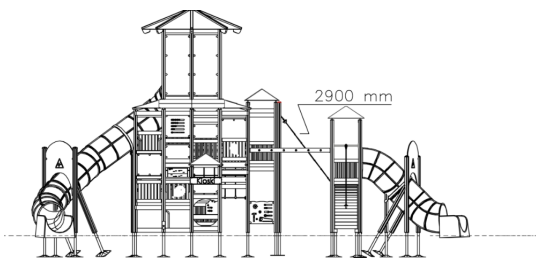

-  Climbing  
4
-  Meeting points  
4
-  Play panels  
8
-  Roofs  
1
-  Slides  
2
-  Towers  
1

User age	1+
Number of users	30
Product length, mm	8460
Product width, mm	5400
Product height, mm	3650
Impact area, m <sup>2</sup>	54
Height required, mm	4650
Max. free fall height, mm	1470
Safety info	EN 1176-1, 3:2008, TUV
Ropes	