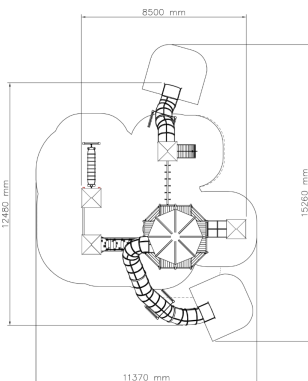

-  Climbing  
4
-  Meeting points  
4
-  Play panels  
8
-  Roofs  
1
-  Slides  
2
-  Towers  
1

User age	1+
Number of users	30
Product length, mm	8460
Product width, mm	5400
Product height, mm	3650
Impact area, m <sup>2</sup>	54
Height required, mm	4650
Max. free fall height, mm	1470
Safety info	EN 1176-1, 3:2008, TUV
Ropes	