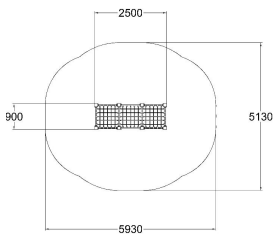

Q18902

CLIMBING FRAME

User age	3+
Number of users	12
Product length, mm	2500
Product width, mm	900
Product height, mm	3330
Impact area, m ²	25
Max. free fall height, mm	2500
Safety info	EN 1176-1 TÜV
Installation time (for 1), h	6