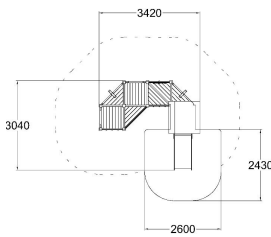

-  Climbing
1
-  Play panels
7
-  Roofs
1
-  Slides
1
-  Towers
2

User age	1+
Number of users	10
Product length, mm	3300
Product width, mm	3030
Product height, mm	2570
Impact area, m ²	10
Max. free fall height, mm	1000
Safety info	EN 1176-1, 3 TÜV
Installation time (for 1), h	8