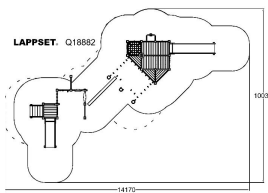

-  Climbing
1
-  Roofs
1
-  Slides
1
-  Towers
2

User age	+1
Number of users	8
Product length, mm	4220
Product width, mm	2920
Product height, mm	3220
Impact area, m ²	29.5
Falling space, m ²	32.6
Max. free fall height, mm	1970
Safety info	EN 1176-1, 3 TÜV
Installation time (for 1), h	10