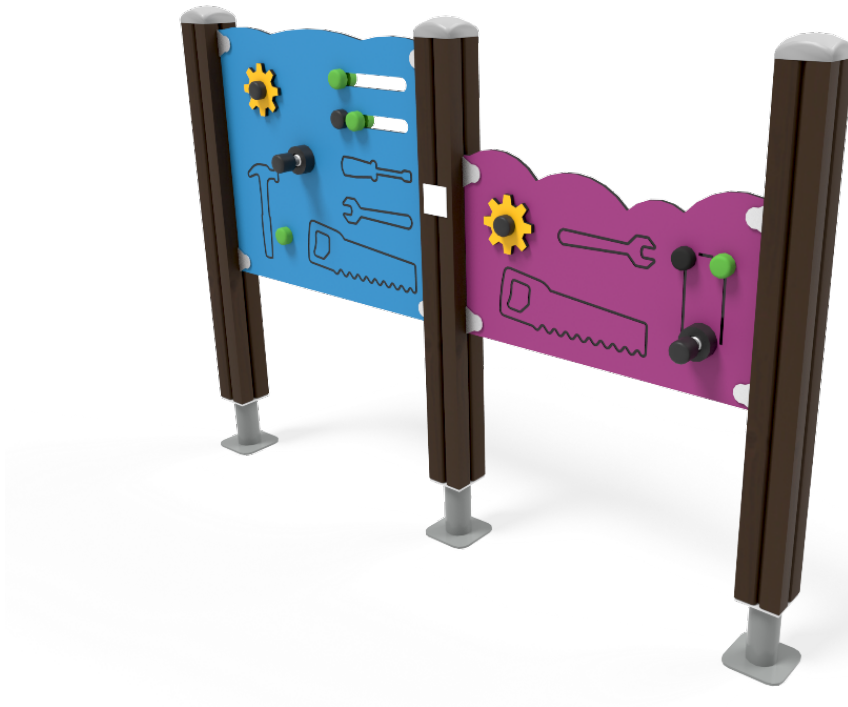

Q18857

# WORKSHOP PLAY WALLS

**LAPPSET** Q  
EN Impact Area 00,0 m2  
EN Falling Space 00,0 m2

User age	3+
Number of users	2
Product length, mm	1730
Product width, mm	130
Product height, mm	1210
Height required, mm	2200
Safety info	EN 1176-1 TÜV