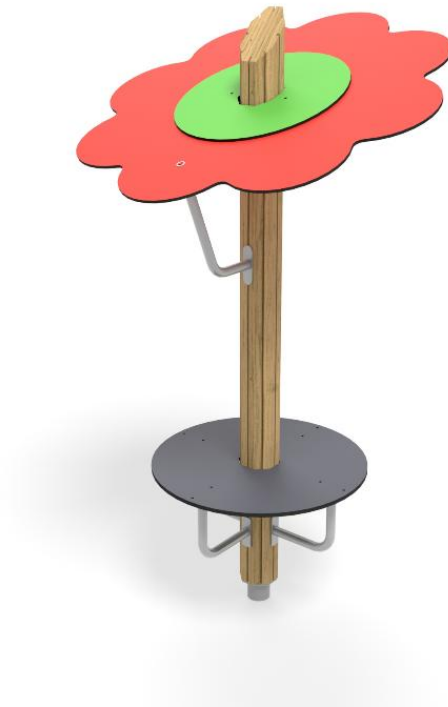

Q18856

FLOWER TREE

User age	1+
Number of users	4
Product length, mm	1290
Product width, mm	1190
Product height, mm	2200
Falling space, m <sup>2</sup>	11.3
Max. free fall height, mm	590
Safety info	EN 1176-1 TÜV
Installation time (for 1), h	4