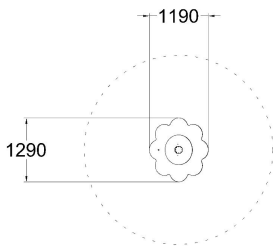

Q18856

FLOWER TREE

User age	1+
Number of users	4
Product length, mm	1290
Product width, mm	1190
Product height, mm	2200
Falling space, m <sup>2</sup>	11.3
Max. free fall height, mm	590
Safety info	EN 1176-1 TÜV
Installation time (for 1), h	4