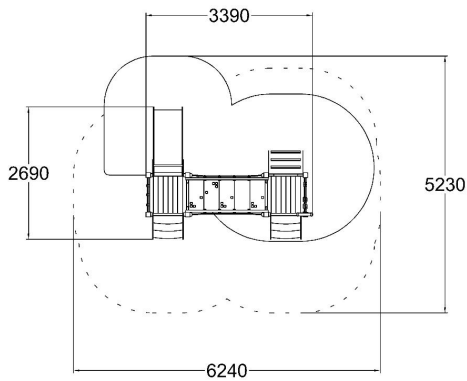

SMALL TOWER PLAY

-  Bridges  
1
-  Climbing  
1
-  Play panels  
2
-  Slides  
1
-  Towers  
2

User age	1+
Number of users	11
Product length, mm	3390
Product width, mm	2690
Product height, mm	1580
Impact area, m <sup>2</sup>	14.9
Falling space, m <sup>2</sup>	28.4
Max. free fall height, mm	1000
Safety info	EN 1176-1, 3 TÜV
Installation time (for 1), h	12
Ropes	