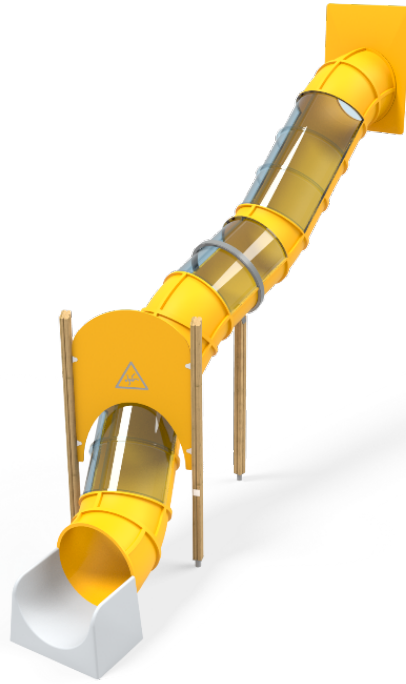

TUBE SLIDE AND BARRIER

| | |
|---------------------------|--------------------|
| Max. free fall height, mm | 1000 |
| Safety info | COMPONENT DELIVERY |