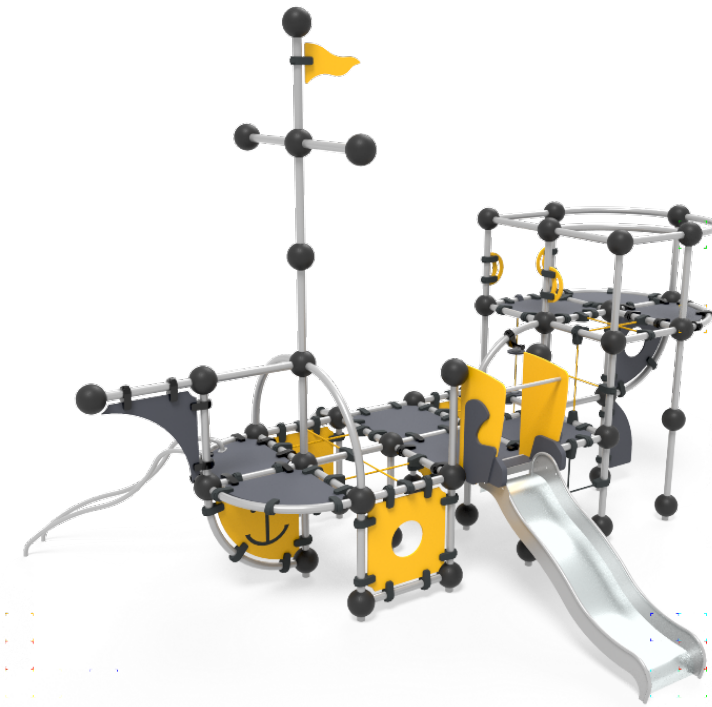

-  Climbing
3
-  Crawling
1
-  Slides
2
-  Towers
3

User age	4+
Number of users	24
Product length, mm	5760
Product width, mm	4340
Product height, mm	4160
Impact area, m ²	44.5
Falling space, m ²	44.5
Max. free fall height, mm	1820
Safety info	EN 1176-1, 3 TÜV
Installation time (for 1), h	32