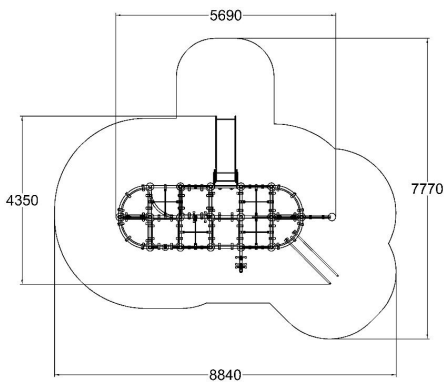

-  Climbing
3
-  Crawling
1
-  Slides
2
-  Towers
3

User age	4+
Number of users	24
Product length, mm	5760
Product width, mm	4340
Product height, mm	4160
Impact area, m ²	44.5
Falling space, m ²	44.5
Max. free fall height, mm	1820
Safety info	EN 1176-1, 3 TÜV
Installation time (for 1), h	32