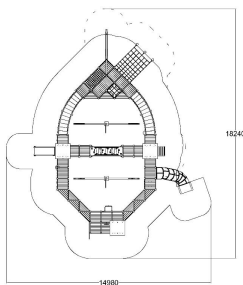

-  Balancing
8
-  Bridges
3
-  Climbing
6
-  Play panels
8
-  Roofs
3
-  Slides
2
-  Towers
8

User age	3+
Product length, mm	15330
Product width, mm	11650
Product height, mm	9020
Impact area, m ²	149
Max. free fall height, mm	1970
Safety info	EN 1176-1, 3 TÜV
Installation time (for 1), h	70
Ropes	