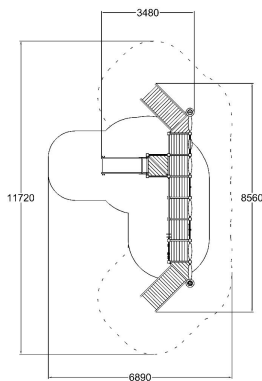

-  Meeting points
6
-  Play panels
7
-  Slides
1
-  Towers
2

User age	+1
Number of users	26
Product length, mm	3470
Product width, mm	8720
Product height, mm	1740
Impact area, m ²	24.4
Falling space, m ²	52.7
Height required, mm	2740
Max. free fall height, mm	1000
Safety info	EN 1176-1 TÜV
Installation time (for 1), h	22