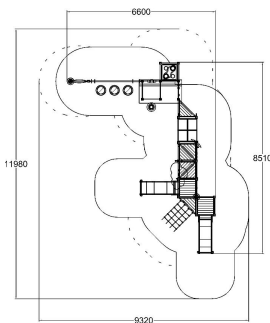

-  Climbing  
1
-  Crawling  
1
-  Play panels  
7
-  Roofs  
1
-  Slides  
2
-  Towers  
2

User age	1+
Number of users	27
Product length, mm	6600
Product width, mm	8510
Product height, mm	3040
Impact area, m <sup>2</sup>	53.6
Falling space, m <sup>2</sup>	63.9
Max. free fall height, mm	1000
Safety info	EN 1176-1, 3 TÜV
Installation time (for 1), h	20