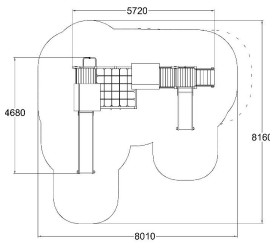

-  Balancing  
1
-  Climbing  
6
-  Dynamic  
1
-  Play panels  
6
-  Roofs  
2
-  Slides  
3
-  Towers  
4

Product length, mm	5720
Product width, mm	4680
Product height, mm	3450
Impact area, m <sup>2</sup>	47
Falling space, m <sup>2</sup>	49.3
Max. free fall height, mm	1470
Safety info	EN 1176-1, 3 TÜV
Ropes	