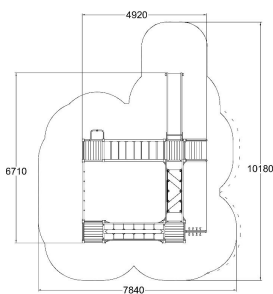

 Balancing  
3

 Bridges  
2

 Climbing  
5

 Meeting points  
4

 Slides  
1

 Towers  
4

Product length, mm	4950
Product width, mm	6710
Product height, mm	2280
Impact area, m <sup>2</sup>	59
Falling space, m <sup>2</sup>	60.7
Max. free fall height, mm	1900
Safety info	EN 1176-1, 3 TÜV
Ropes	