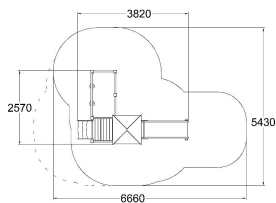

-  Balancing  
1
-  Climbing  
5
-  Dynamic  
1
-  Meeting points  
2
-  Play panels  
2
-  Roofs  
1
-  Slides  
1
-  Towers  
2

Product length, mm	3820
Product width, mm	2570
Product height, mm	3090
Impact area, m <sup>2</sup>	25
Falling space, m <sup>2</sup>	28.4
Max. free fall height, mm	1600
Safety info	EN 1176-1, 3 TÜV