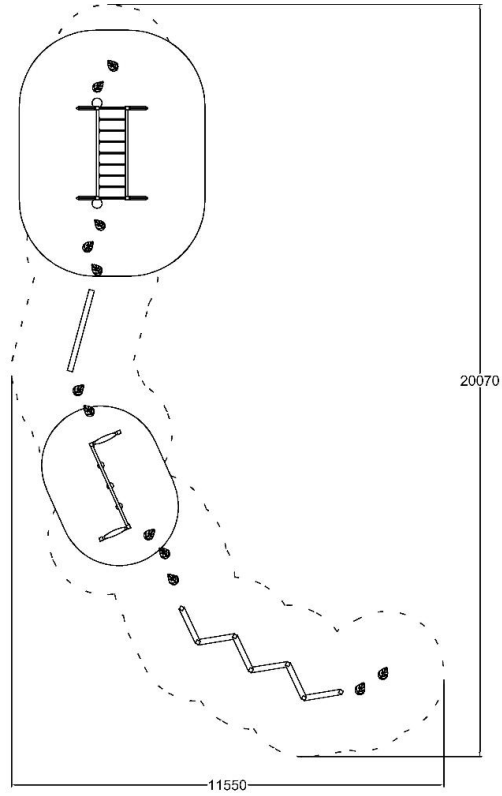

BALANCE TRAINING TRACK

Impact area, m ²	42
Max. free fall height, mm	1295
Safety info	EN 1176-1 TÜV