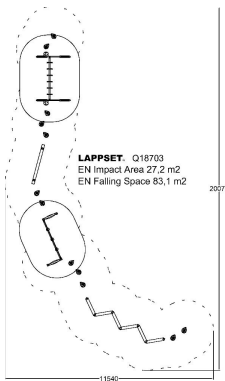

**BALANCE TRAINING TRACK**

Impact area, m <sup>2</sup>	27
Max. free fall height, mm	1250
Safety info	EN 1176-1 TÜV