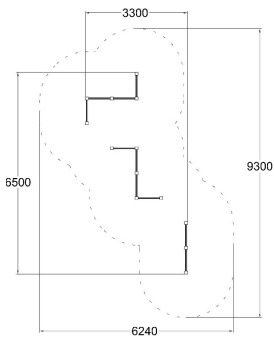

CITY LABYRINTH

User age	1+
Number of users	10
Product length, mm	6500
Product width, mm	3300
Product height, mm	1390
Safety info	EN 1176-1 TÜV
Installation time (for 1), h	4