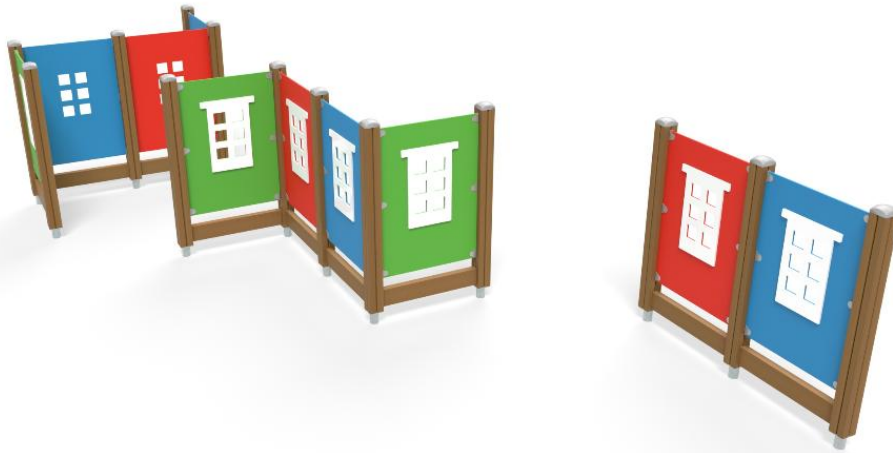

CITY LABYRINTH

User age	1+
Number of users	10
Product length, mm	6500
Product width, mm	3300
Product height, mm	1390
Safety info	EN 1176-1 TÜV
Installation time (for 1), h	4