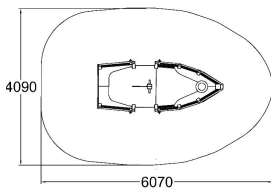

TWENTSE ZOMP BOAT

User age	3+
Number of users	8
Product length, mm	3290
Product width, mm	1430
Product height, mm	2800
Impact area, m ²	20.7
Height required, mm	2800
Max. free fall height, mm	1000
Safety info	EN 1176-1, 6 TÜV
Installation time (for 1), h	8