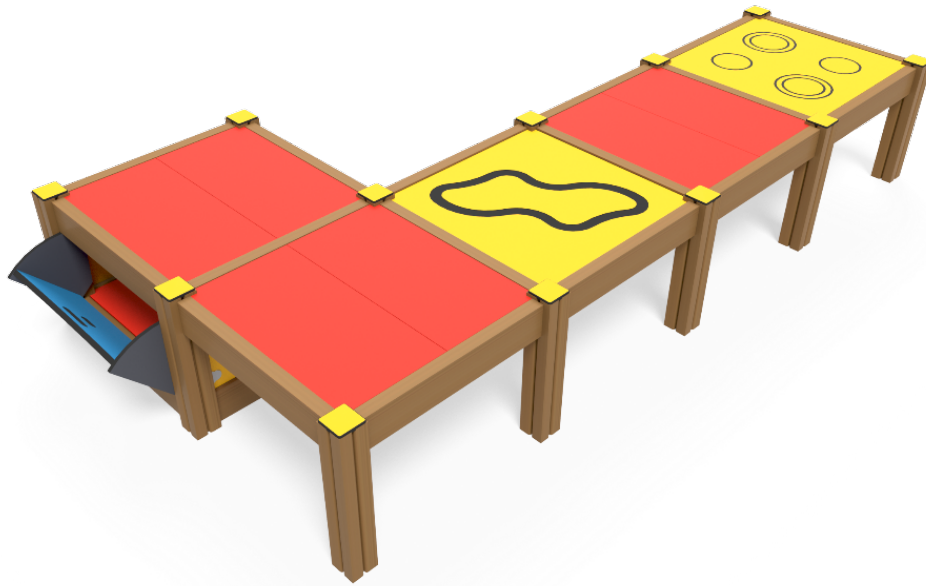

Q18683

PLAY TABLE

User age	3+
Number of users	12
Product length, mm	3480
Product width, mm	1700
Product height, mm	590
Falling space, m <sup>2</sup>	24.7
Height required, mm	1800
Max. free fall height, mm	570
Safety info	EN 1176-1 TÜV
Installation time (for 1), h	8