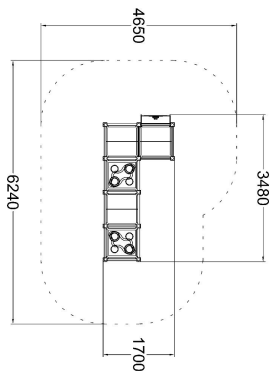

Q18683

PLAY TABLE

User age	3+
Number of users	12
Product length, mm	3480
Product width, mm	1700
Product height, mm	590
Falling space, m <sup>2</sup>	24.7
Height required, mm	1800
Max. free fall height, mm	570
Safety info	EN 1176-1 TÜV
Installation time (for 1), h	8