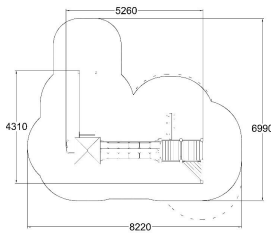

-  Balancing
1
-  Bridges
1
-  Climbing
4
-  Meeting points
2
-  Roofs
1
-  Slides
2
-  Towers
2

User age	+3
Product length, mm	5260
Product width, mm	4310
Product height, mm	3690
Impact area, m ²	40
Falling space, m ²	41.7
Max. free fall height, mm	1470
Safety info	EN 1176-1, 3 TÜV
Ropes	