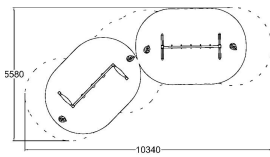

BALANCE TRAINING TRACK

Number of users	6
Impact area, m ²	24
Max. free fall height, mm	960
Safety info	EN 1176-1 TÜV