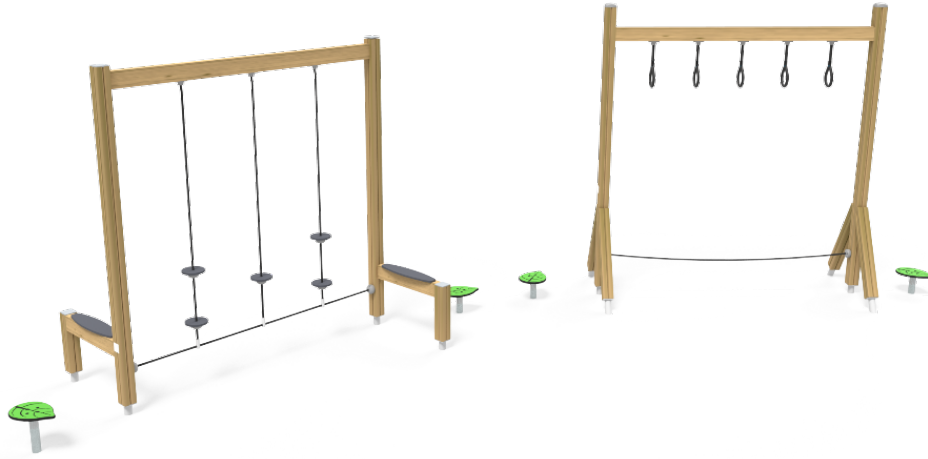

BALANCE TRAINING TRACK

Number of users	6
Impact area, m ²	24
Max. free fall height, mm	960
Safety info	EN 1176-1 TÜV