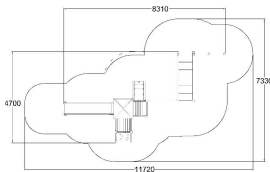

-  Climbing  
3
-  Exercising  
3
-  Meeting points  
2
-  Play panels  
2
-  Roofs  
1
-  Slides  
1
-  Towers  
3

Product length, mm	8310
Product width, mm	4700
Product height, mm	3690
Impact area, m <sup>2</sup>	51
Falling space, m <sup>2</sup>	51
Max. free fall height, mm	1970
Safety info	EN 1176-1, 3 TÜV
Ropes	