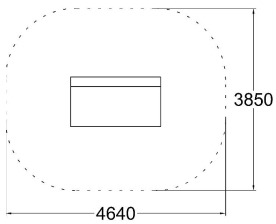

-  Meeting points  
1
-  Play panels  
2
-  Roofs  
1

User age	1+
Number of users	6
Product length, mm	1900
Product width, mm	1050
Product height, mm	1700
Falling space, m <sup>2</sup>	16
Height required, mm	2500
Max. free fall height, mm	480
Safety info	EN 1176-1 TÜV
Installation time (for 1), h	5