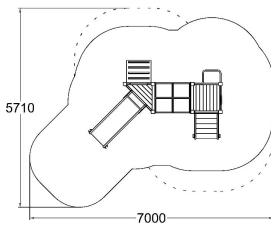

-  Climbing
1
-  Crawling
1
-  Meeting points
2
-  Play panels
1
-  Slides
1
-  Towers
2

User age	1+
Number of users	9
Product length, mm	3830
Product width, mm	2520
Product height, mm	1740
Impact area, m ²	26
Falling space, m ²	30
Height required, mm	3000
Max. free fall height, mm	1000
Safety info	EN 1176-1, 3 TÜV