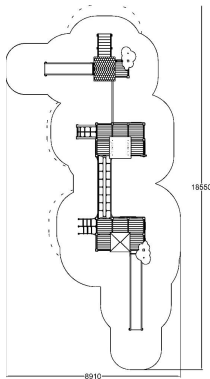

CITY ADVENTURE PLAY

-  Bridges
1
-  Climbing
4
-  Meeting points
6
-  Play panels
10
-  Roofs
3
-  Slides
2
-  Towers
3

User age	4+
Number of users	50
Product length, mm	5410
Product width, mm	15060
Product height, mm	4180
Impact area, m ²	93
Falling space, m ²	97
Height required, mm	5000
Max. free fall height, mm	2200
Safety info	EN 1176-1, 3 TÜV
Ropes	