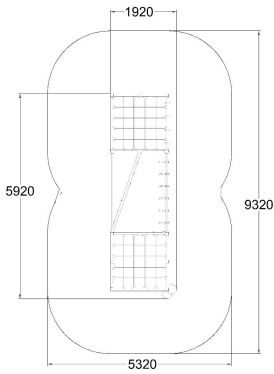

# CLIMBING ADVENTURE

|                               |   |
|-------------------------------|---|
| User age                      | +3  |
| Impact area, m <sup>2</sup>   | 46  |
| Falling space, m <sup>2</sup> | 46  |
| Max. free fall height, mm     | 1970  |
| Safety info                   | EN 1176-1 TÜV   |
| Ropes                         |  |