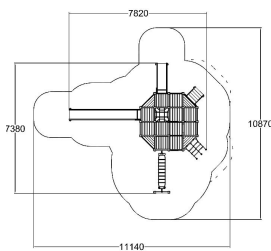

-  Climbing
3
-  Play panels
1
-  Slides
2
-  Towers
4

User age	1+
Number of users	25
Product length, mm	7820
Product width, mm	7380
Product height, mm	5210
Impact area, m ²	68
Max. free fall height, mm	2900
Safety info	EN 1176-1, 3 TÜV
Installation time (for 1), h	32
Ropes	