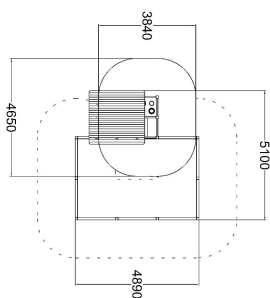

-  Play panels
4
-  Roofs
1
-  Sandplay
2

User age	1+
Product length, mm	5100
Product width, mm	4890
Product height, mm	2580
Impact area, m ²	16
Max. free fall height, mm	700
Safety info	EN 1176-1 TÜV
Installation time (for 1), h	10