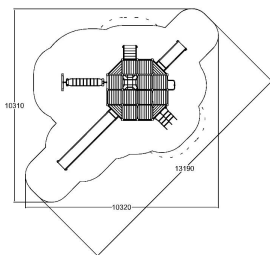

-  Climbing
3
-  Play panels
2
-  Slides
3
-  Towers
1

User age	1+
Number of users	25
Product length, mm	6940
Product width, mm	6940
Product height, mm	5160
Impact area, m ²	67
Falling space, m ²	69
Height required, mm	5500
Max. free fall height, mm	3000
Safety info	EN 1176-1, 3 TÜV
Installation time (for 1), h	30
Ropes	