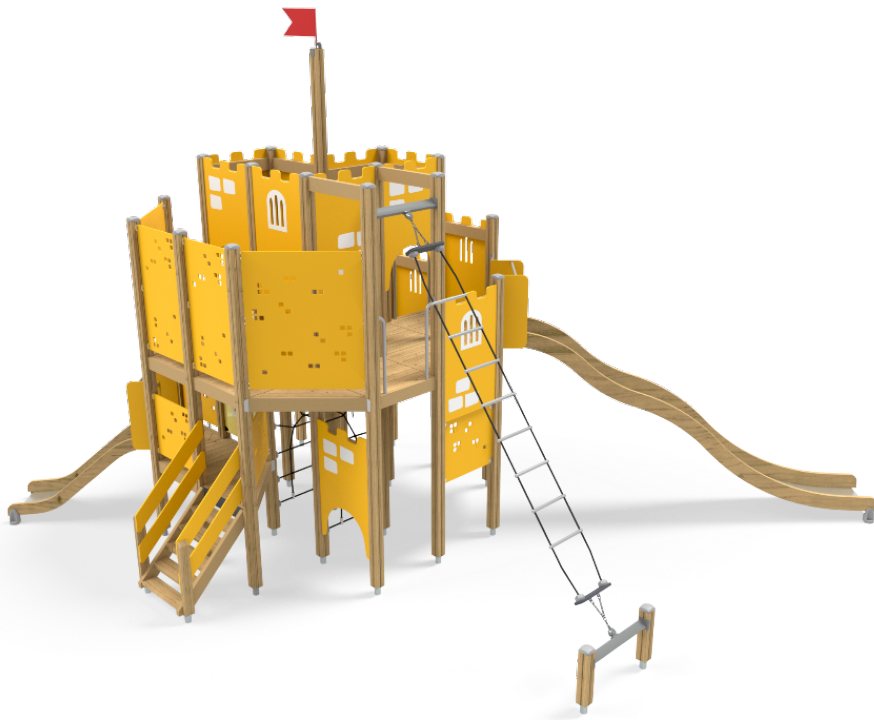

-  Climbing
3
-  Play panels
2
-  Slides
3
-  Towers
1

User age	1+
Number of users	25
Product length, mm	6940
Product width, mm	6940
Product height, mm	5160
Impact area, m ²	67
Falling space, m ²	69
Height required, mm	5500
Max. free fall height, mm	3000
Safety info	EN 1176-1, 3 TÜV
Installation time (for 1), h	30
Ropes	