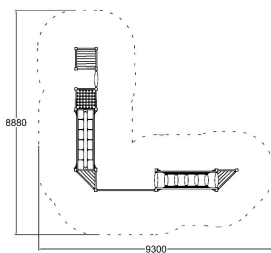

LOW ADVENTURE TRACK

 Balancing
1

 Bridges
2

 Meeting points
3

 Towers
3

User age	4+
Number of users	12
Product length, mm	6420
Product width, mm	5720
Product height, mm	2540
Falling space, m ²	50
Height required, mm	3000
Max. free fall height, mm	510
Safety info	EN 1176-1 TÜV
Ropes	