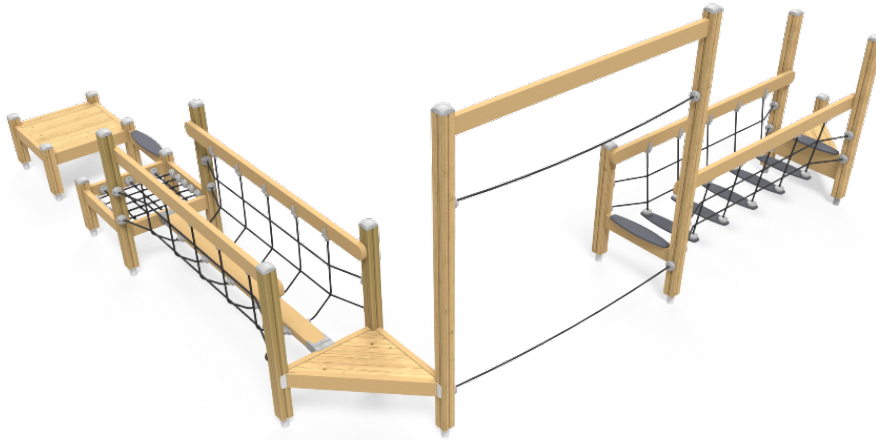

LOW ADVENTURE TRACK

 Balancing
1

 Bridges
2

 Meeting points
3

 Towers
3

User age	4+
Number of users	12
Product length, mm	6420
Product width, mm	5720
Product height, mm	2540
Falling space, m ²	50
Height required, mm	3000
Max. free fall height, mm	510
Safety info	EN 1176-1 TÜV
Ropes	