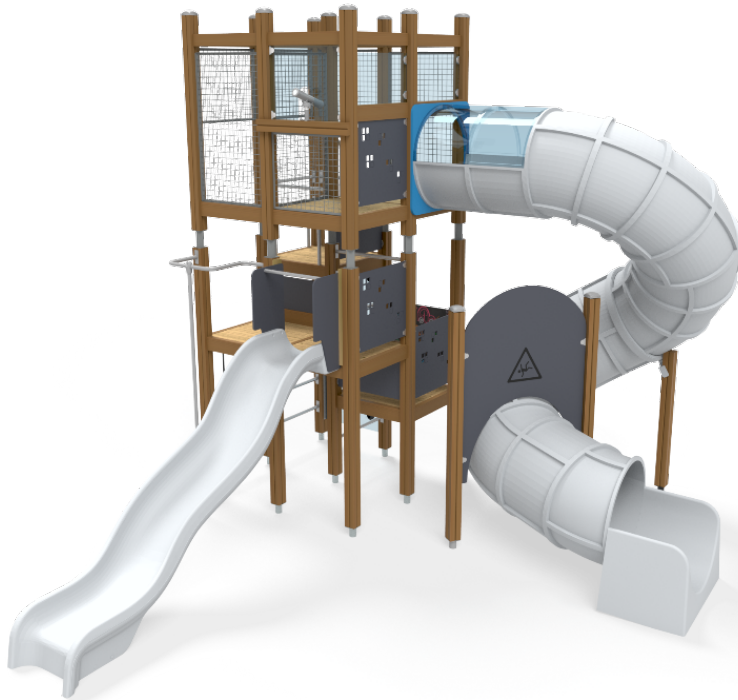

SKYLINE CLIMBING TOWER

-  Climbing
2
-  Play panels
2
-  Slides
2
-  Towers
4

User age	4+
Product length, mm	5500
Product width, mm	4410
Product height, mm	4030
Impact area, m ²	36
Falling space, m ²	36
Height required, mm	4500
Max. free fall height, mm	1970
Safety info	EN 1176-1, 3 TÜV
Ropes	