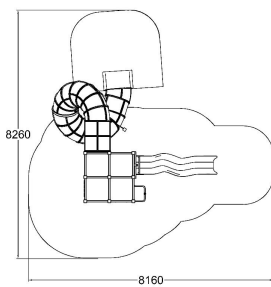

SKYLINE CLIMBING TOWER

-  Climbing
2
-  Play panels
2
-  Slides
2
-  Towers
4

User age	4+
Product length, mm	5500
Product width, mm	4410
Product height, mm	4030
Impact area, m ²	36
Falling space, m ²	36
Height required, mm	4500
Max. free fall height, mm	1970
Safety info	EN 1176-1, 3 TÜV
Ropes	