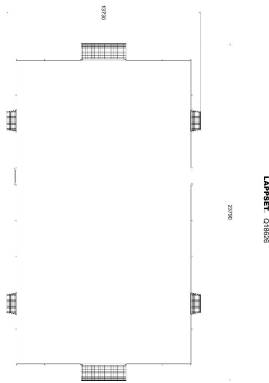

STEEL NET ARENA

Product length, mm	23790
--------------------	-------

Product width, mm	13730
-------------------	-------

Product height, mm	3130
--------------------	------