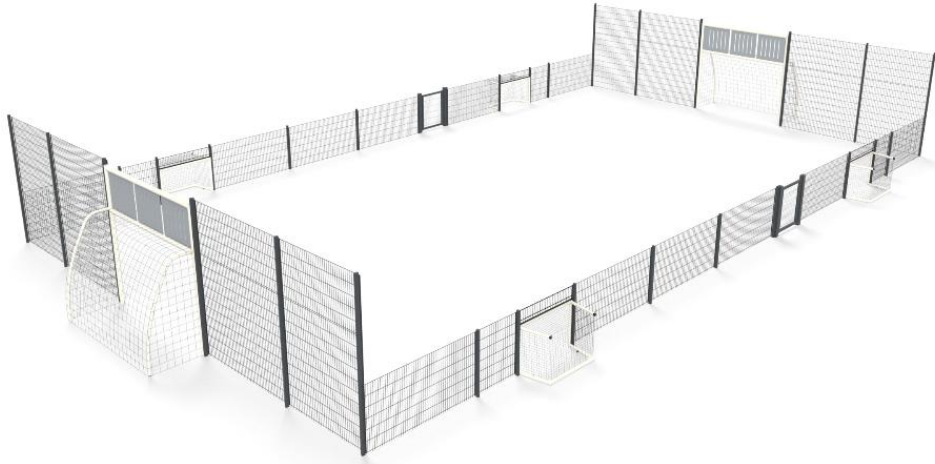

STEEL NET ARENA

Product length, mm	23790
--------------------	-------

Product width, mm	13730
-------------------	-------

Product height, mm	3130
--------------------	------