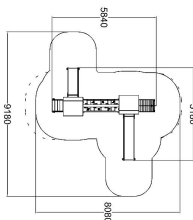

-  Balancing
1
-  Bridges
1
-  Climbing
3
-  Roofs
2
-  Slides
2
-  Towers
2

User age	2+
Number of users	12
Product length, mm	5830
Product width, mm	5180
Product height, mm	3650
Impact area, m ²	42
Max. free fall height, mm	1470
Safety info	EN 1176-1, 3 TÜV
Installation time (for 1), h	12
Ropes	