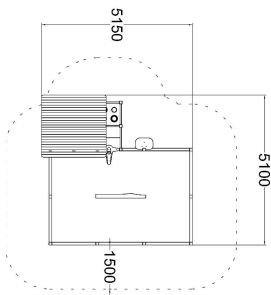

PLAYHOUSE & SANDBOX

-  Play panels
3
-  Roofs
1
-  Sandplay
1
-  Towers
1

User age	1+
Number of users	25
Product length, mm	5100
Product width, mm	5150
Product height, mm	2580
Impact area, m ²	13
Max. free fall height, mm	590
Safety info	EN 1176-1 TÜV
Installation time (for 1), h	10