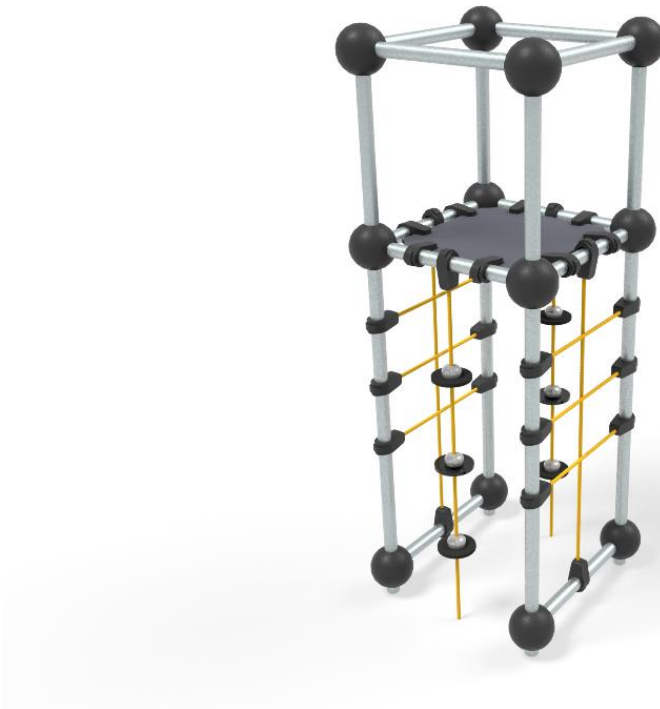

Q18613

CLIMBING FRAME

User age	3+
Number of users	5
Product length, mm	980
Product width, mm	980
Product height, mm	2600
Impact area, m ²	14.8
Falling space, m ²	14.8
Max. free fall height, mm	1740
Safety info	EN 1176-1 TÜV