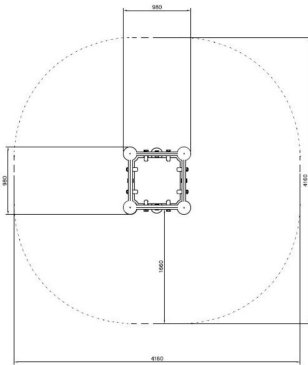

Q18613

CLIMBING FRAME

User age	3+
Number of users	5
Product length, mm	980
Product width, mm	980
Product height, mm	2600
Impact area, m ²	14.8
Falling space, m ²	14.8
Max. free fall height, mm	1740
Safety info	EN 1176-1 TÜV