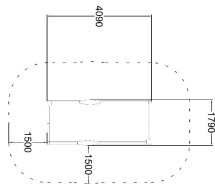

-  Bridges  
1
-  Climbing  
3
-  Roofs  
1
-  Slides  
2

User age	4+
Number of users	15
Product length, mm	4520
Product width, mm	4320
Product height, mm	4790
Impact area, m <sup>2</sup>	40.9
Falling space, m <sup>2</sup>	41.2
Max. free fall height, mm	1470
Safety info	EN 1176-1, 3 TÜV
Installation time (for 1), h	20