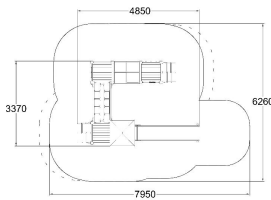

-  Balancing
1
-  Bridges
1
-  Climbing
4
-  Crawling
1
-  Meeting points
4
-  Play panels
1
-  Roofs
1
-  Slides
1
-  Towers
3

Product length, mm	4850
Product width, mm	3370
Product height, mm	3490
Impact area, m ²	40
Falling space, m ²	42.2
Max. free fall height, mm	1470
Safety info	EN 1176-1, 3 TÜV
Ropes	