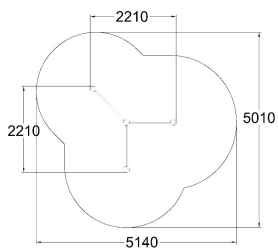

**PULL-UP BARS**

Product length, mm	2200
Product width, mm	2210
Product height, mm	1960
Impact area, m <sup>2</sup>	18.2
Falling space, m <sup>2</sup>	18.2
Safety info	EN 1176-1, (11) TÜV