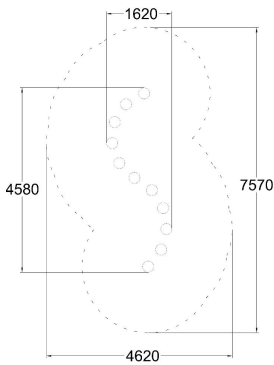

Q18584

# BALANCING TRACK

Product length, mm	4580
Product width, mm	1620
Product height, mm	300
Falling space, m <sup>2</sup>	25.4
Max. free fall height, mm	300
Safety info	EN 1176-1 TÜV