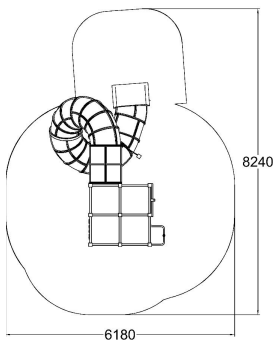

SKYLINE CLIMBING TOWER

-  Play panels
1
-  Slides
2
-  Towers
1

User age	4+
Product length, mm	3120
Product width, mm	4410
Product height, mm	4030
Impact area, m ²	37
Falling space, m ²	37
Height required, mm	4500
Max. free fall height, mm	1970
Safety info	EN 1176-1, 3 TÜV
Ropes	