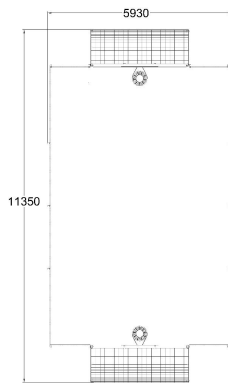

STEEL NET ARENA IN D 6X9M

Product length, mm	11350
Product width, mm	5760
Product height, mm	3150