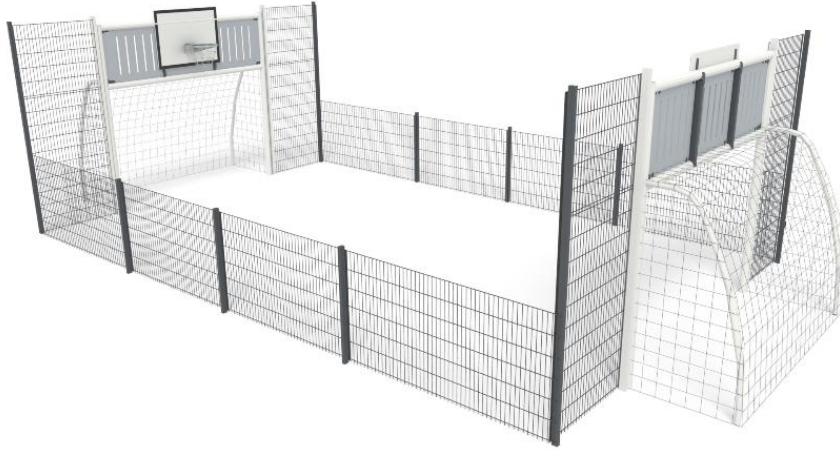

STEEL NET ARENA IN D 6X9M

Product length, mm	11350
Product width, mm	5760
Product height, mm	3150