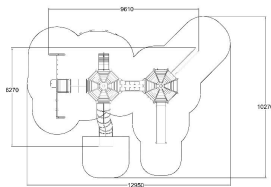

-  Balancing
3
-  Bridges
1
-  Climbing
4
-  Crawling
1
-  Dynamic
1
-  Meeting points
3
-  Play panels
3
-  Slides
4
-  Towers
3

Product length, mm	9610
Product width, mm	6000
Product height, mm	4830
Impact area, m ²	82
Falling space, m ²	82
Max. free fall height, mm	1470
Safety info	EN 1176-1, 3 TÜV
Ropes	